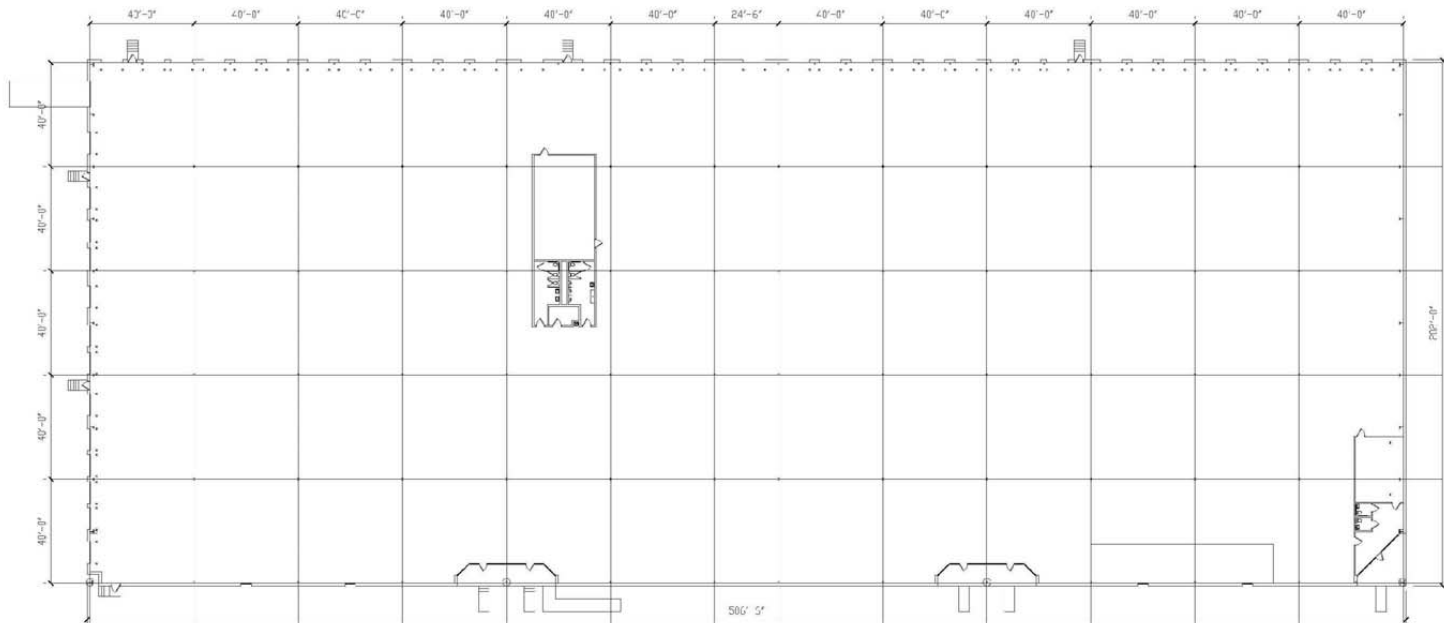

Available for Lease – Warehouse/Manufacturing

Floor Plan

GELCOR REALTY, INC.
416 Bethlehem Pike
Fort Washington, PA 19034

**FOR MORE INFORMATION
PLEASE CONTACT:**

Jon Gelman
jgelman@gelcor.com
215-591-9300

www.gelcor.com

6923 Schantz Road, Allentown, PA

LOCATION – Well located just off of the Rtes. 78 and 100

All information furnished regarding property for sale or lease is from sources deemed reliable, but no warranty or representation is made as to the accuracy thereof and same is submitted subject to errors, omissions, change of price, rental or other conditions prior to sale or lease, or withdrawal without notice.