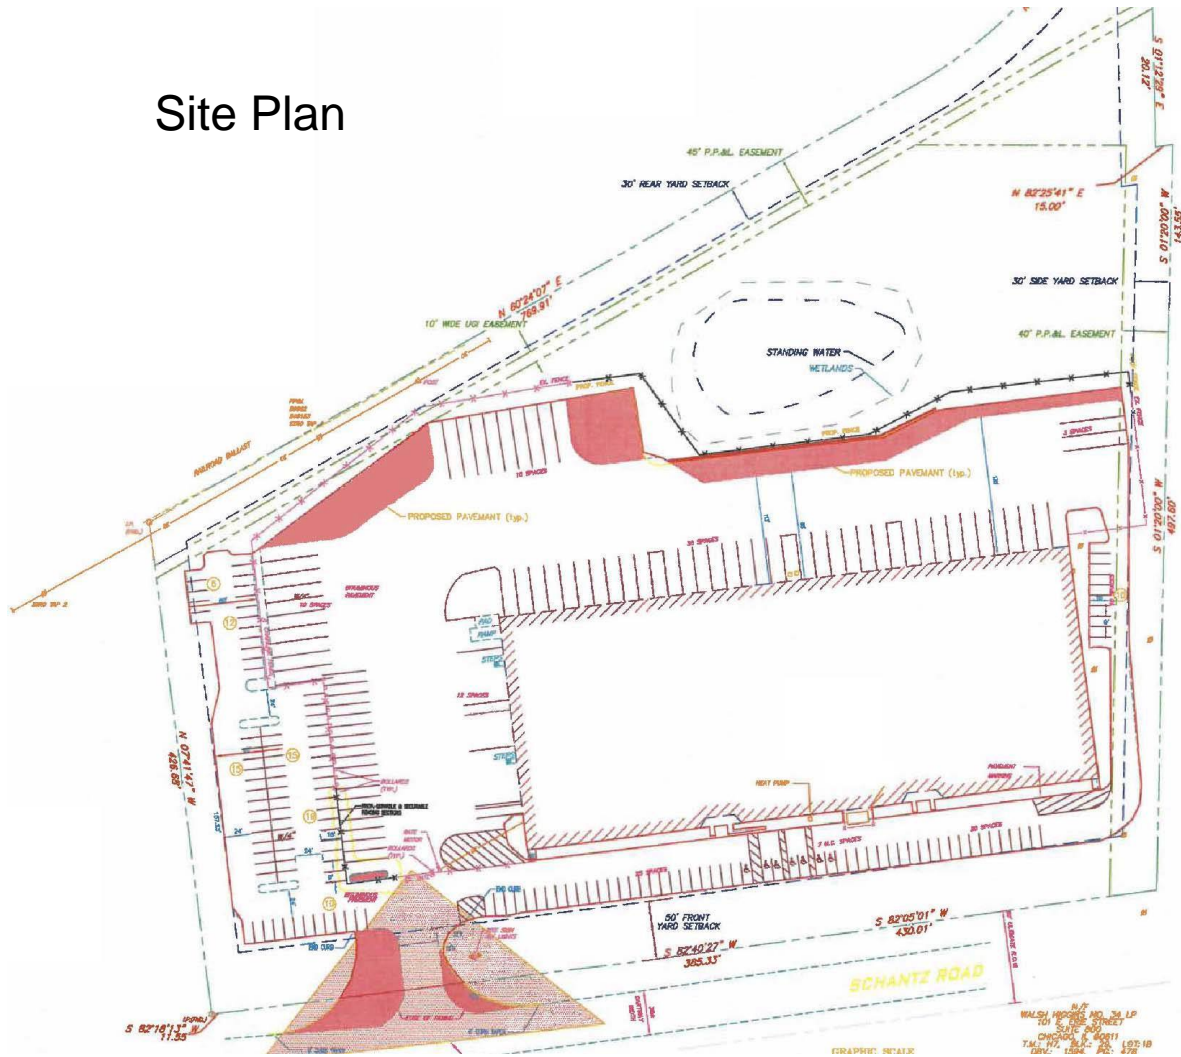

Available for Lease – Warehouse/Manufacturing

Site Plan

GELCOR REALTY, INC.
416 Bethlehem Pike
Fort Washington, PA 19034

**FOR MORE INFORMATION
PLEASE CONTACT:**

Jon Gelman
jgelman@gelcor.com
215-591-9300

www.gelcor.com

6923 Schantz Road, Allentown, PA

All information furnished regarding property for sale or lease is from sources deemed reliable, but no warranty or representation is made as to the accuracy thereof and same is submitted subject to errors, omissions, change of price, rental or other conditions prior to sale or lease, or withdrawal without notice.