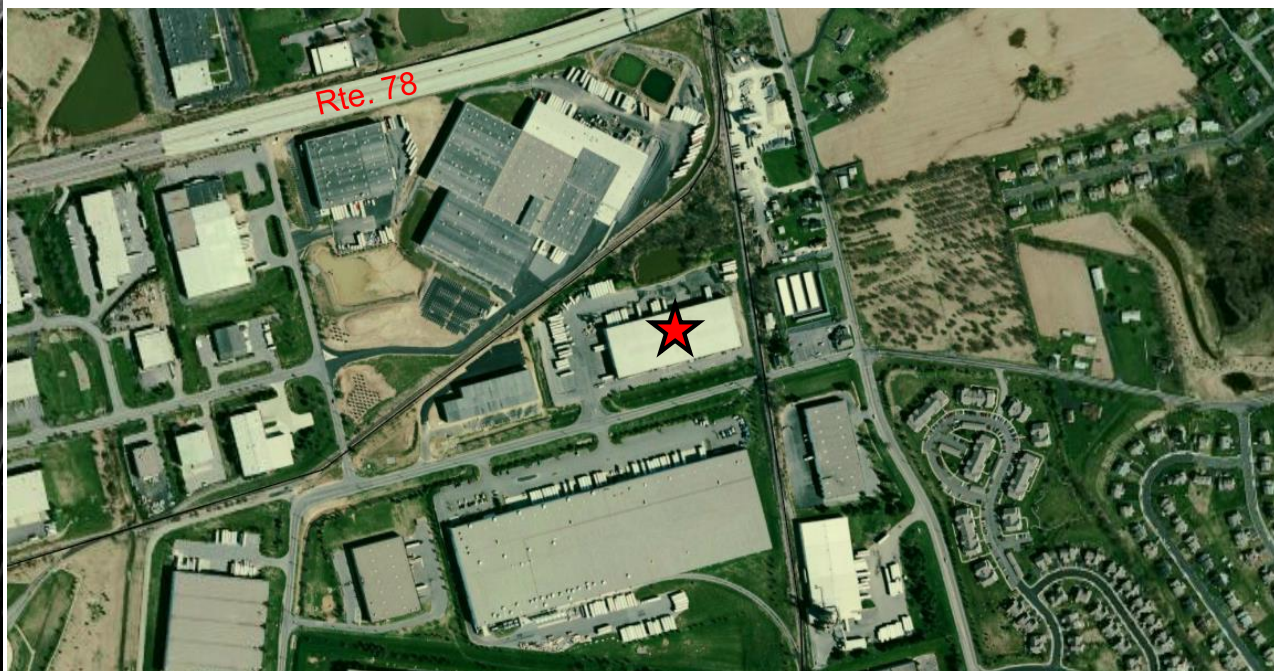

Available for Lease – Warehouse/Manufacturing

Floor Plan

GELCOR REALTY, INC.
416 Bethlehem Pike
Fort Washington, PA 19034

**FOR MORE INFORMATION
PLEASE CONTACT:**

Jon Gelman
jgelman@gelcor.com
215-591-9300

www.gelcor.com

6923 Schantz Road, Allentown, PA

LOCATION – Well located just off of the Rtes. 78 and 100

All information furnished regarding property for sale or lease is from sources deemed reliable, but no warranty or representation is made as to the accuracy thereof and same is submitted subject to errors, omissions, change of price, rental or other conditions prior to sale or lease, or withdrawal without notice.